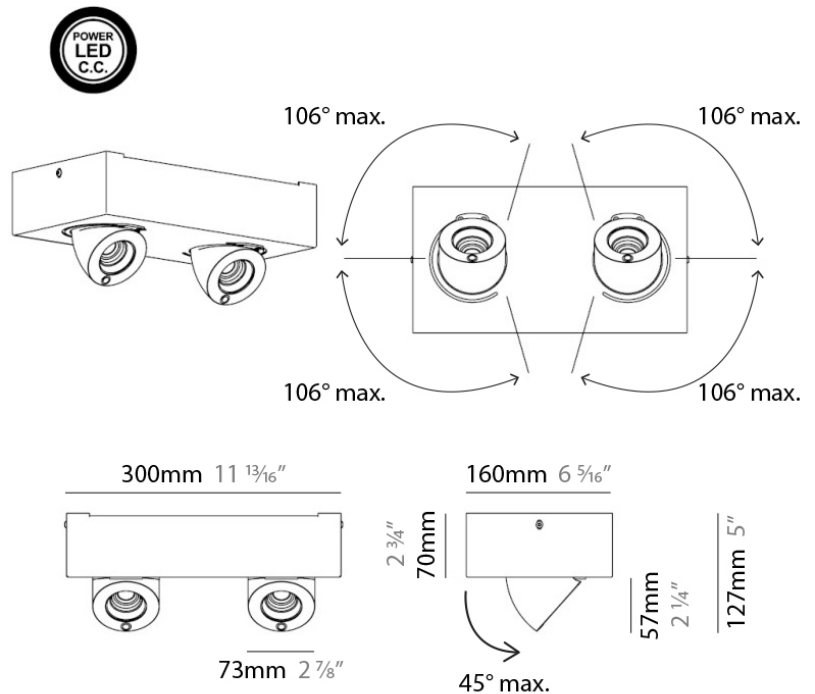

BRIDGE DOUBLE SURFACE

D92119

PROJECT	
TYPE	
NOTES	
QUANTITY	
DATE	

GENERAL

Series: Bridge
Subseries: Bridge Double
Brand: Milan
Division: Design
Mounting Type: Surface
Mounting Location: Ceiling
Subcategory: Spots

PHYSICAL

Shape: Rectangle
Length (mm): 300
Length (in): 11 ¹³/₁₆"
Width (mm): 160
Width (in): 6 ⁵/₁₆"
Height (mm): 127
Height (in): 5
Light Distribution: Adjustable / Direct
Weight (kg): 4.1
Weight (lbs): 9
Fixture Finish: WHI
Fixture Material: Aluminum

ELECTRICAL

Number of Lamps: 2
Lamp Type: LED
Total Output Wattage (W): 20
Max. Wattage Per Lamp (W): 10
Dimming: Non-Dimmable
Driver Included: Yes
Driver Location: Integrated
Driver Type: Constant Current
Driver Class: Class 2
Input Voltage (V): 120 - 277
Constant Current (mA): 700
Upon Request: Dimmable option available with remote driver upon request

LED

Number of LEDs: 2
Color Temperature (°K): 2700
Max. Delivered Lumen (lm): 2020
CRI: >80 CRI

OPTICAL

Reflector°: 50

RATINGS AND CERTIFICATIONS

Certified By: CSA Certified to UL and CSA Standards
IP rating: IP20